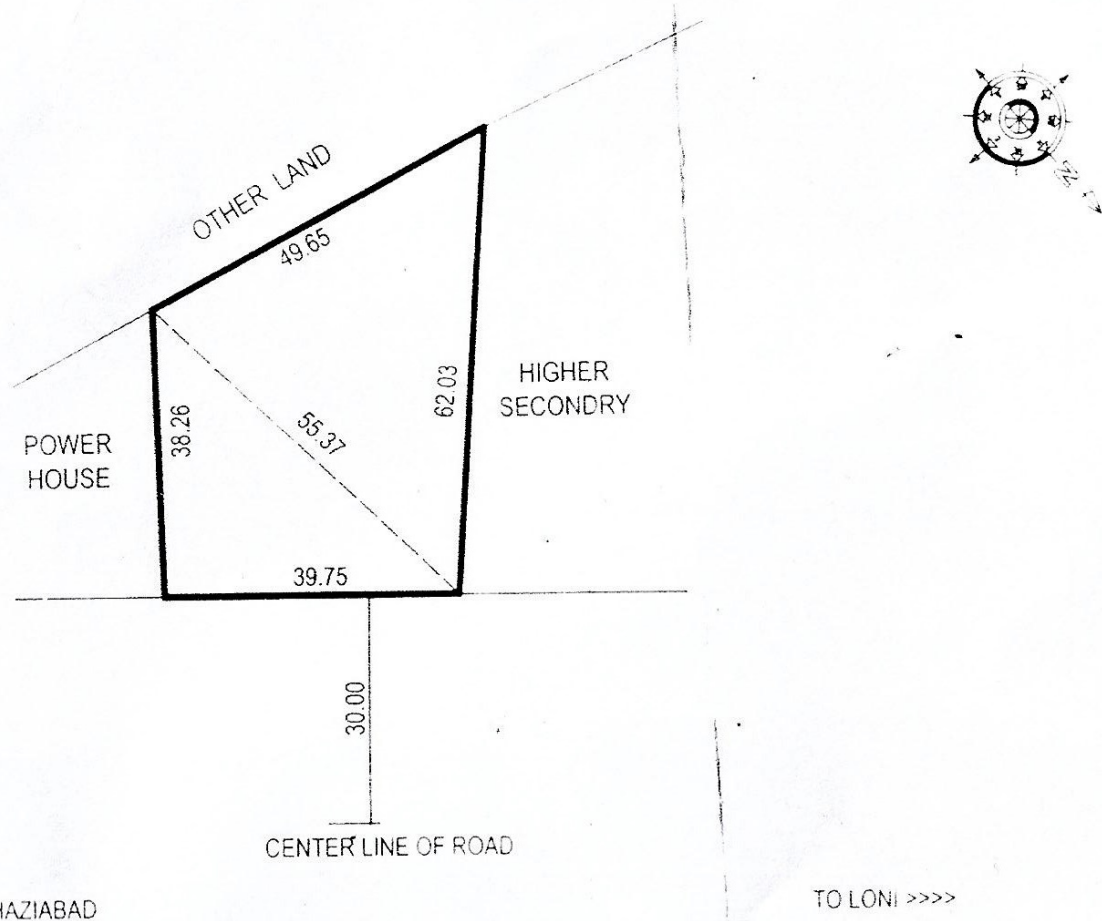

SITE PLAN OF INSTITUTION PLOT IN INDRAPRASTH YOZNA, POCKET - H, LONI, GZB.

TOTAL PLOT AREA = 2068.55 Sqmt

Prepared By

Compared By

Jun. Engr.

Asst. Engr.

Ex. Engr.

T.P. (R)